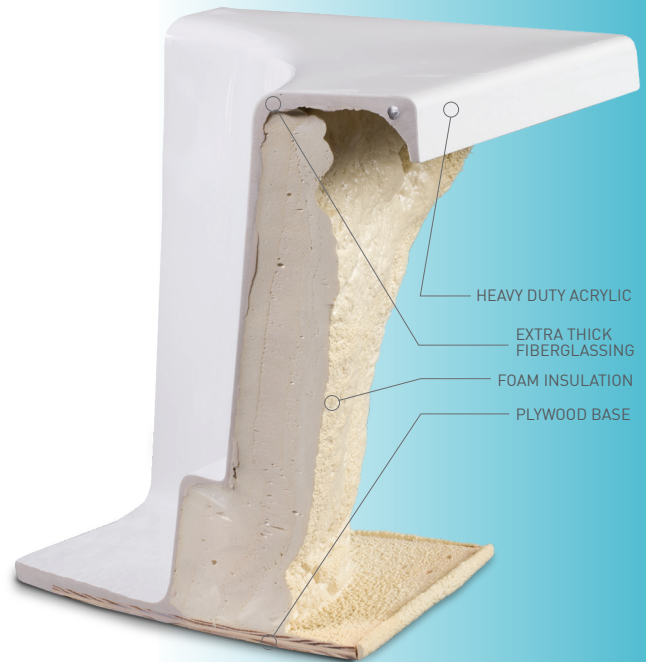

STAY HOT GUARANTEE

Delight in the warmth of Jetta's exclusive warm water promise. Our Stay Hot Guarantee is designed to draw the maximum amount of heat from the foam insulated JettaWhirl system and transfer it back into your bath water. The result is a stable bathing temperature for your at-home spa experience.

Jetta guarantees that the water in our insulated whirlpool baths will stay within 2 degrees of its original fill temperature for 30 minutes of use without an in-line heater.