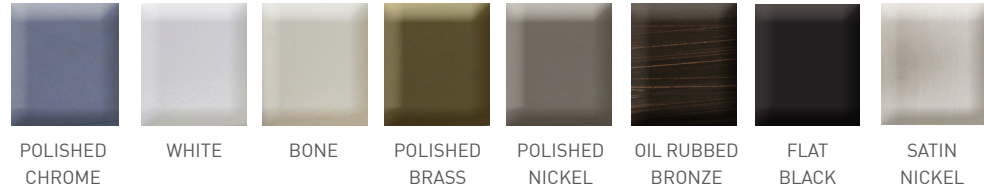

OVERFLOWS & DRAINS